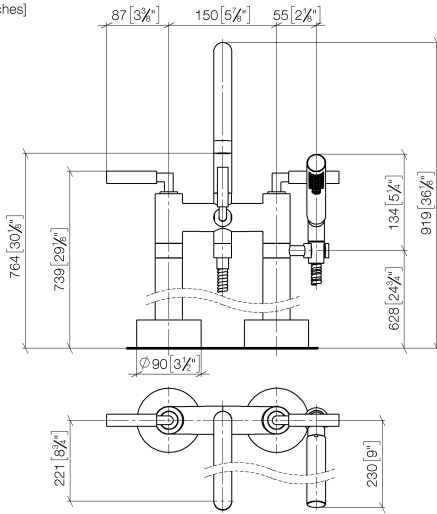

**TARA Two-hole bath mixer for free-standing assembly with hand shower set -
Matte Black**

TARA

25 943 882

- 220mm projection
- pivotable spout 180°
- spout: circular, air-enriched flow
- Hand shower: COMPACT RAIN, max. flow rate 6.8 l/min (at 3 bar)
- hand shower with anti-scale system
- rotary diverter for bath/shower
- total height 920 mm
- stand pipes height 628 mm
- height up to aerator 765 mm
- slide-on rosettes Ø 90 mm
- gauge 150 mm
- metal shower hose 1250mm with integrated anti-twist protection
- pivotable shower holder on the right foot
- max. flow 22 l/min at 3 bar flow pressure

Required miscellaneous

- Concealed floor mounting -**
- max. recess depth 160 mm
 - min. recess depth 80 mm

35 951 970-90
0010

25 943 882
mm [inches]

Flow rate chart

Codes & Standards

ASME
A112.18.1/CSA
B125.1